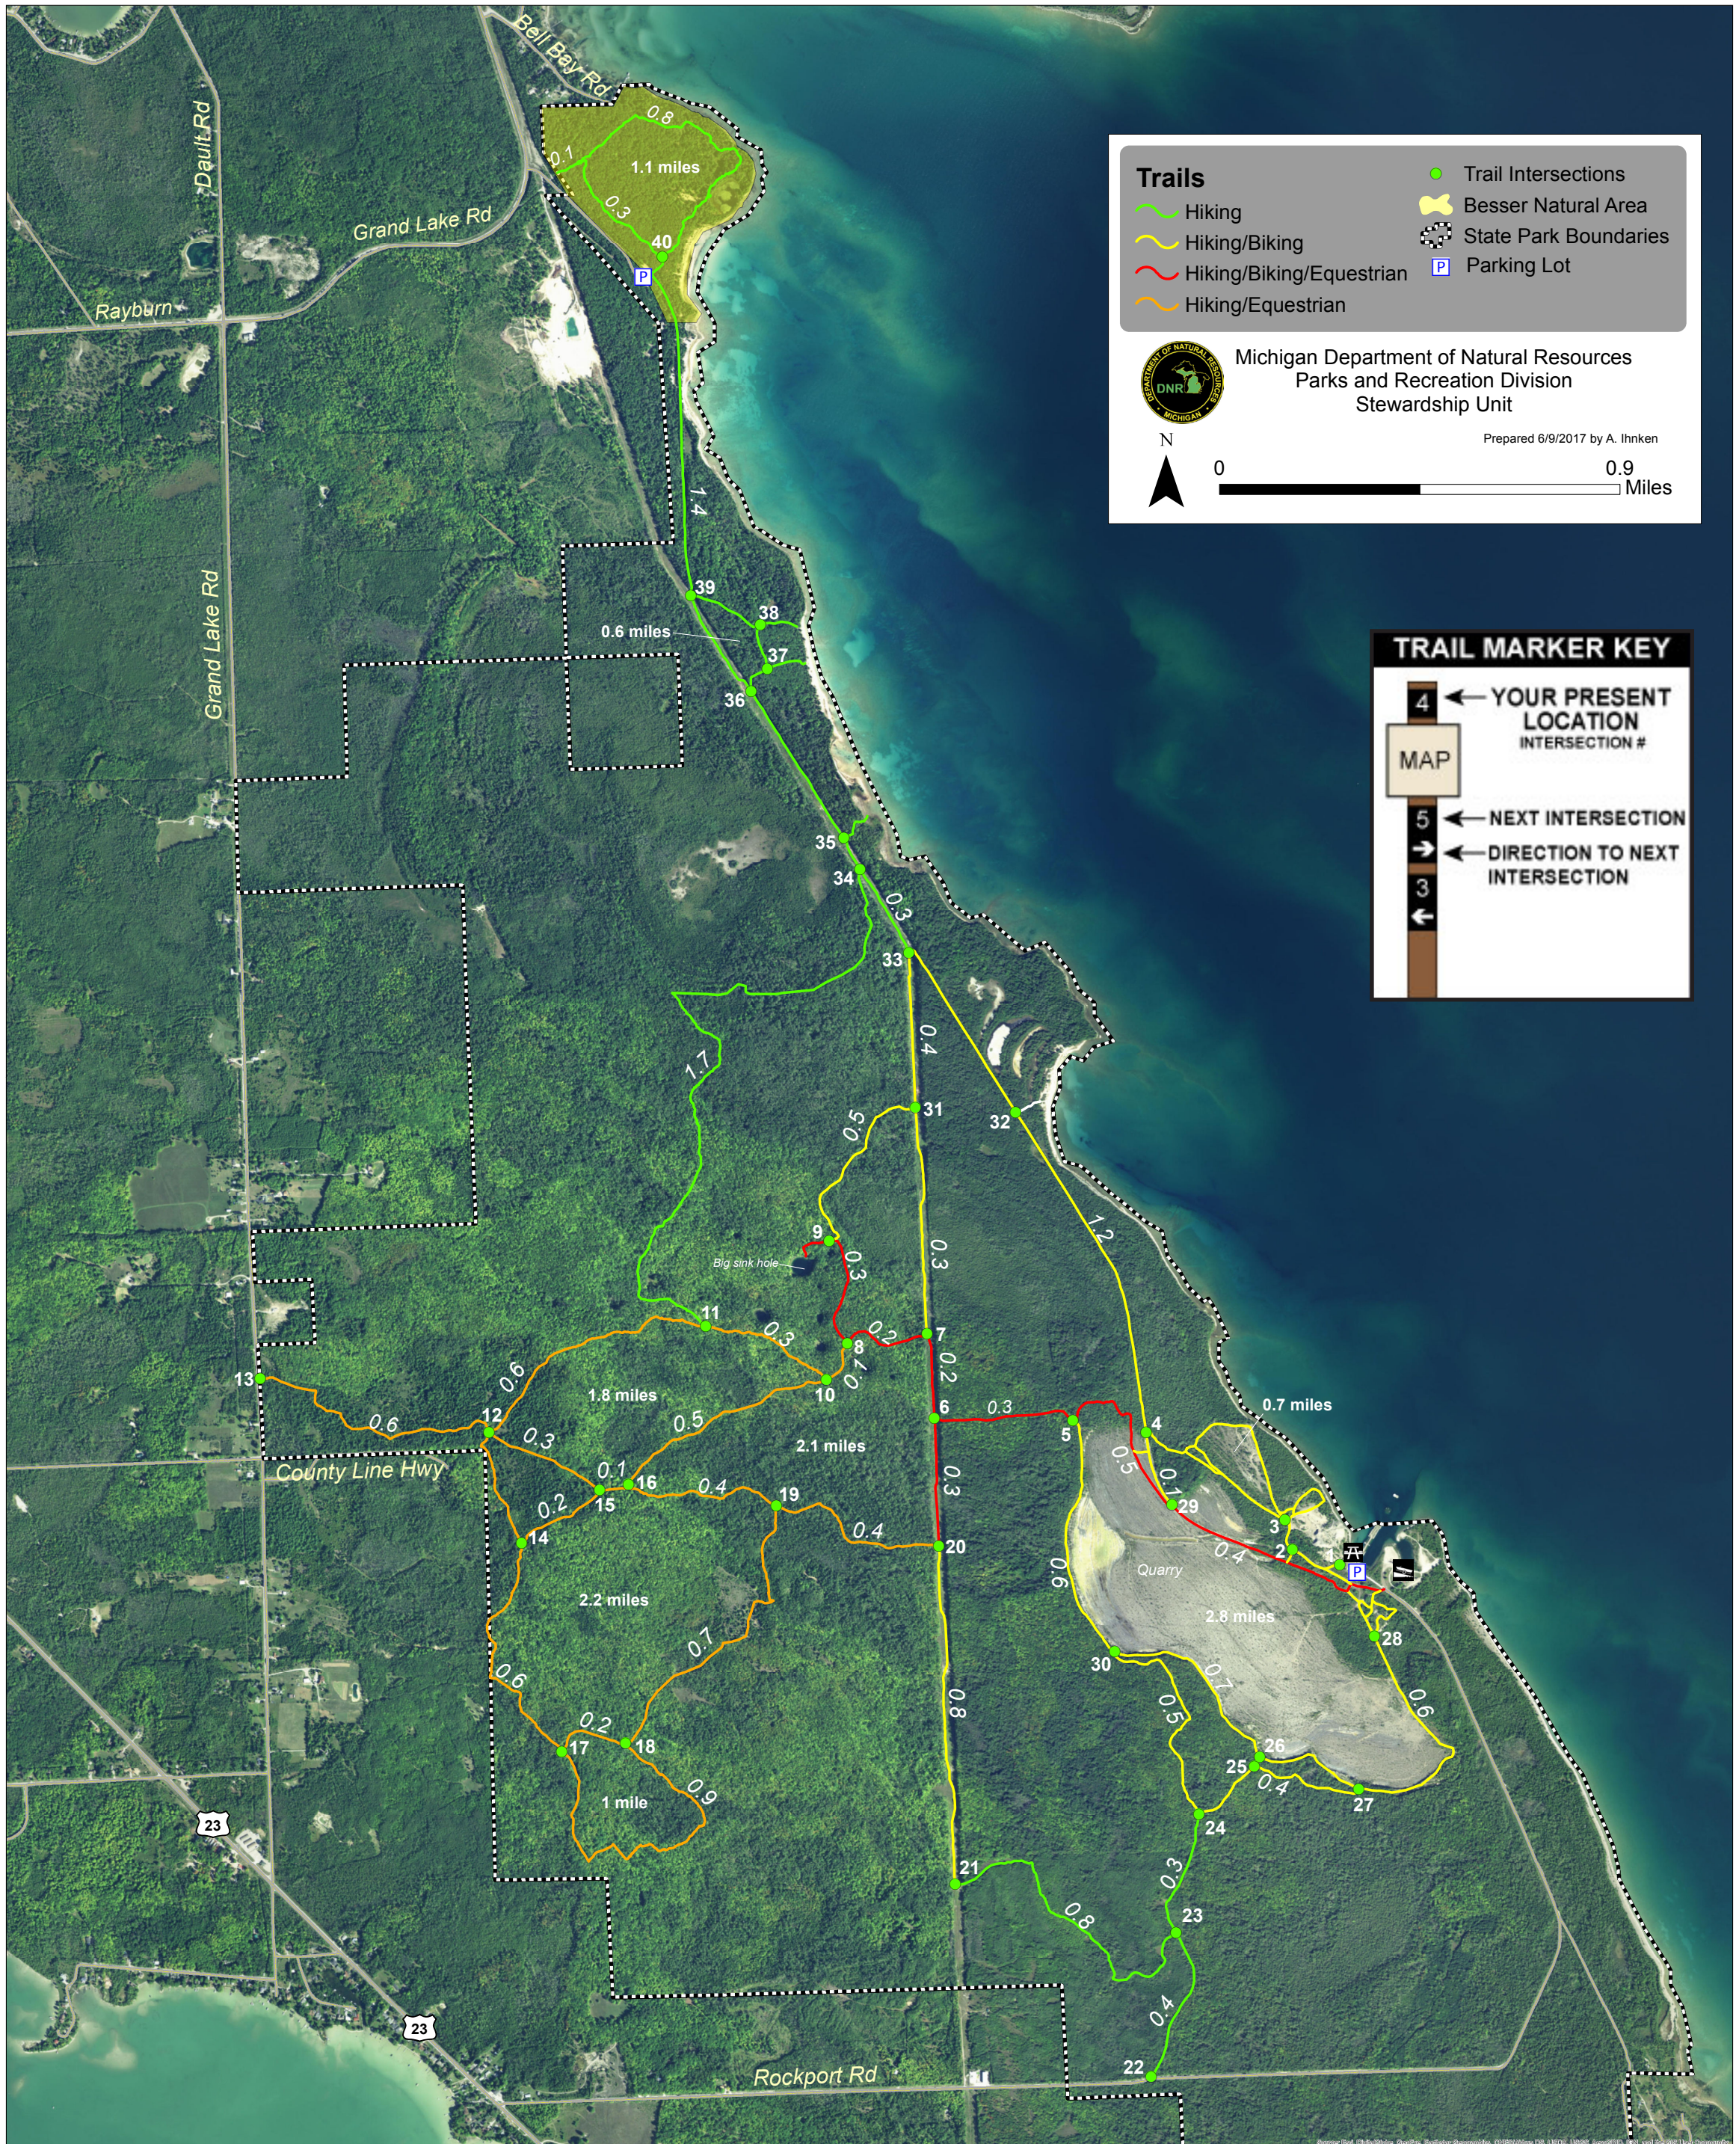

ROCKPORT RECREATION AREA TRAILS

Trails

- Hiking
- Hiking/Biking
- Hiking/Biking/Equestrian
- Hiking/Equestrian

Trail Intersections

Besser Natural Area

State Park Boundaries

Parking Lot

Michigan Department of Natural Resources
Parks and Recreation Division
Stewardship Unit

Prepared 6/9/2017 by A. Ihnken

0 0.9 Miles

TRAIL MARKER KEY

4 ← YOUR PRESENT LOCATION INTERSECTION #

MAP

5 ← NEXT INTERSECTION

→ ← DIRECTION TO NEXT INTERSECTION

3